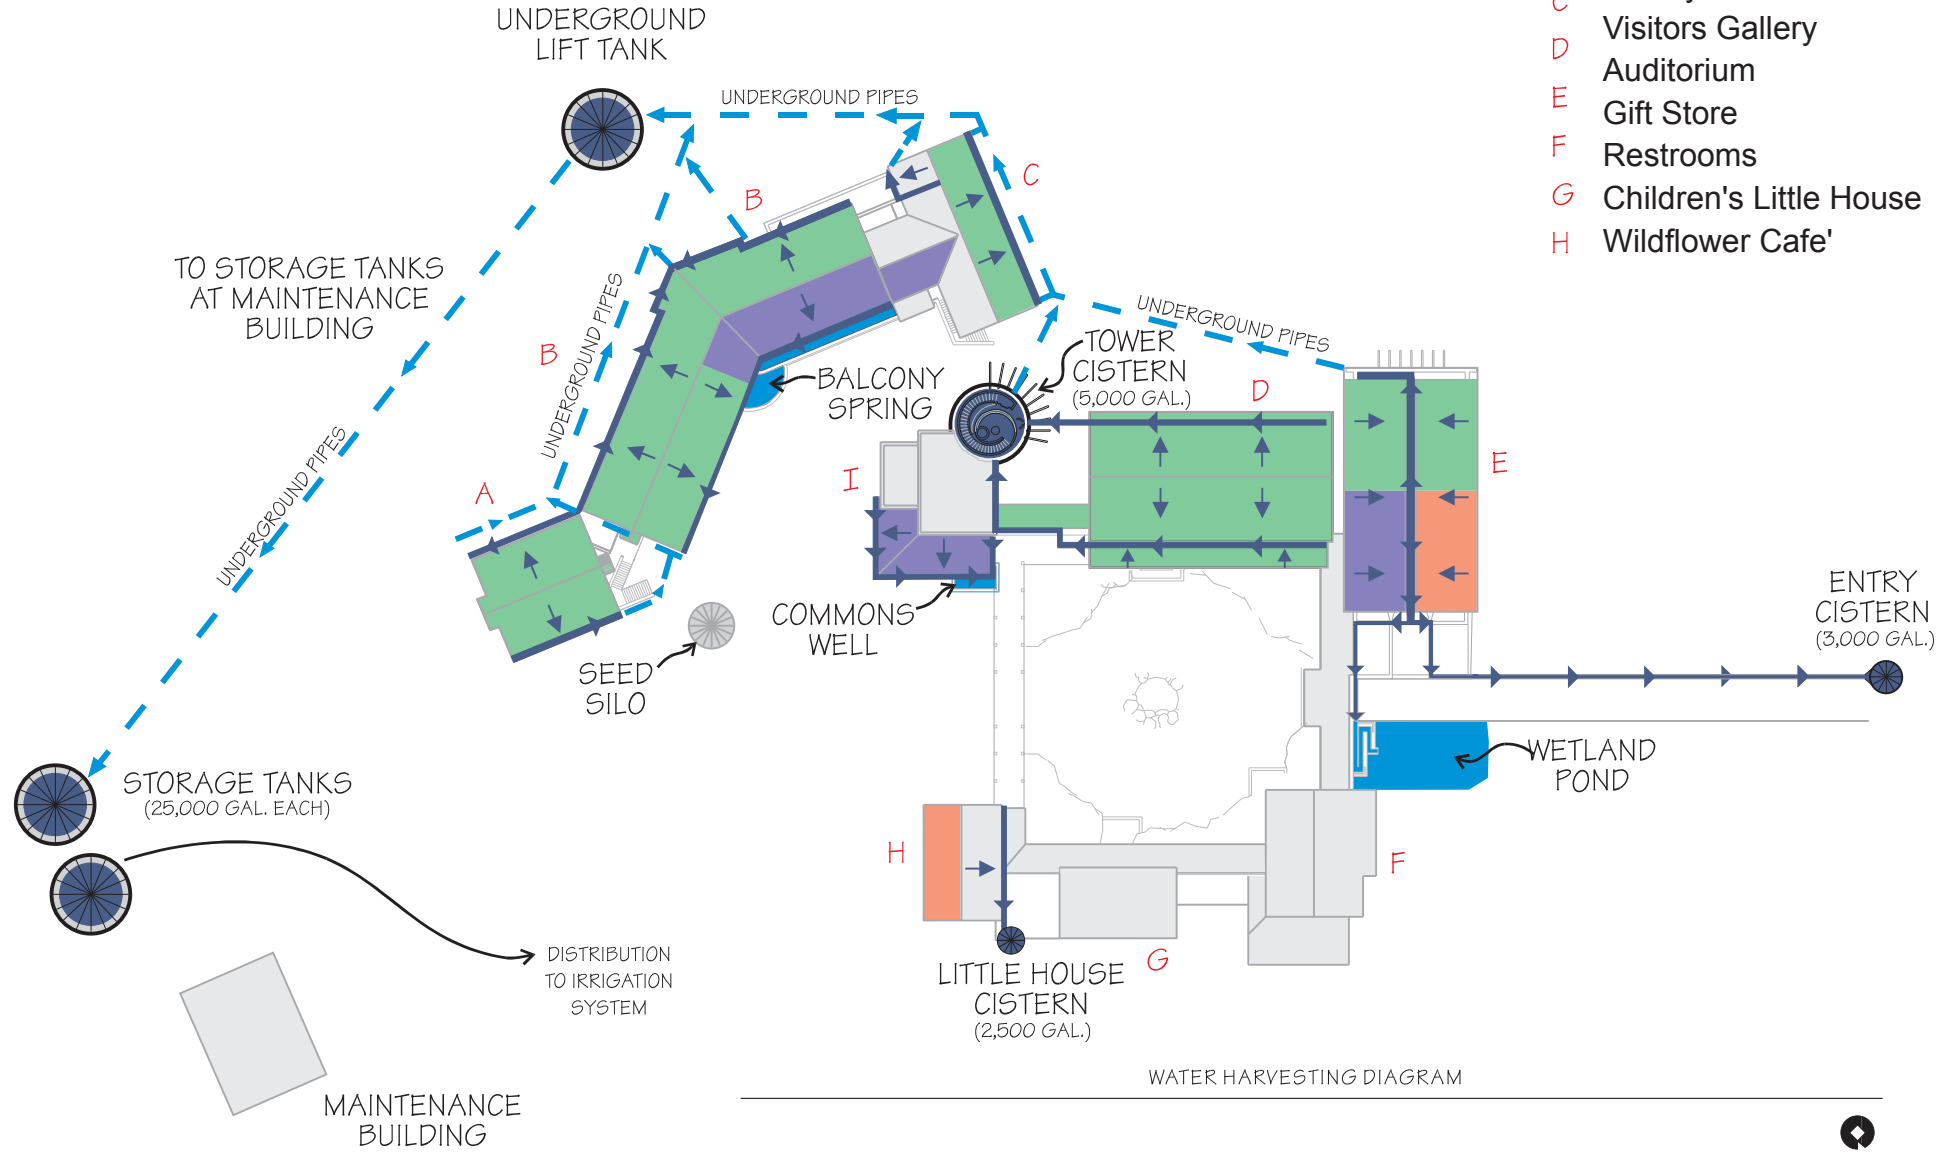

Lady Bird Johnson

Wildflowercenter

- Main Storage System
- To Water Features
- To Other Cisterns

- A Research
- B Administration
- C Library
- D Visitors Gallery
- E Auditorium
- F Gift Store
- G Restrooms
- H Children's Little House
- I Wildflower Cafe'

WATER HARVESTING DIAGRAM